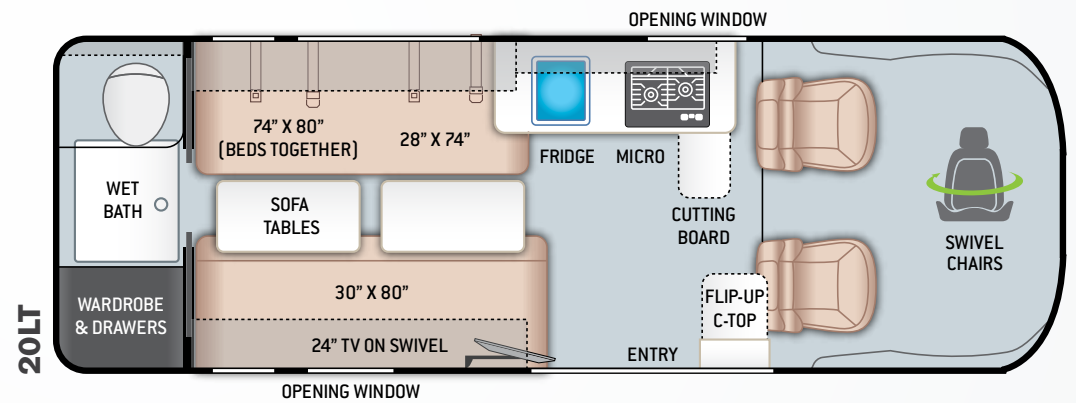

TELLARO®

FLOORING

CABINETRY