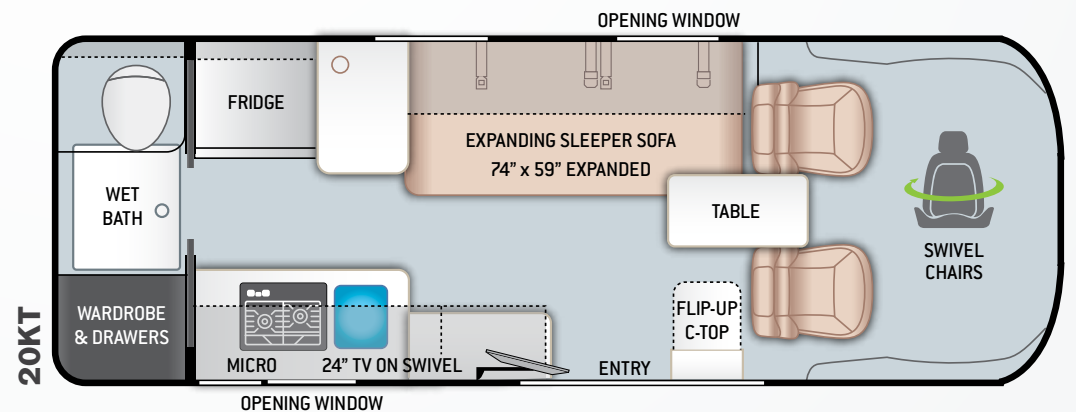

TELLARO®

FLOORING

CABINETRY