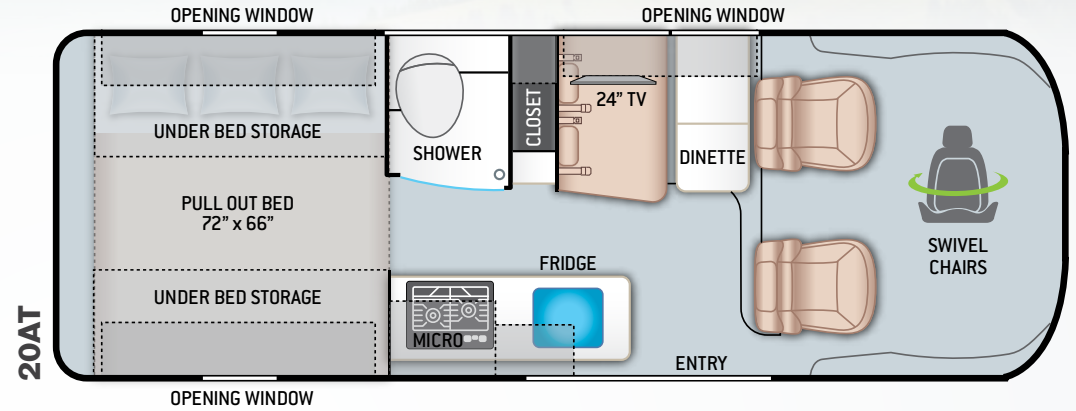

TELLARO®

FLOORING

CABINETRY